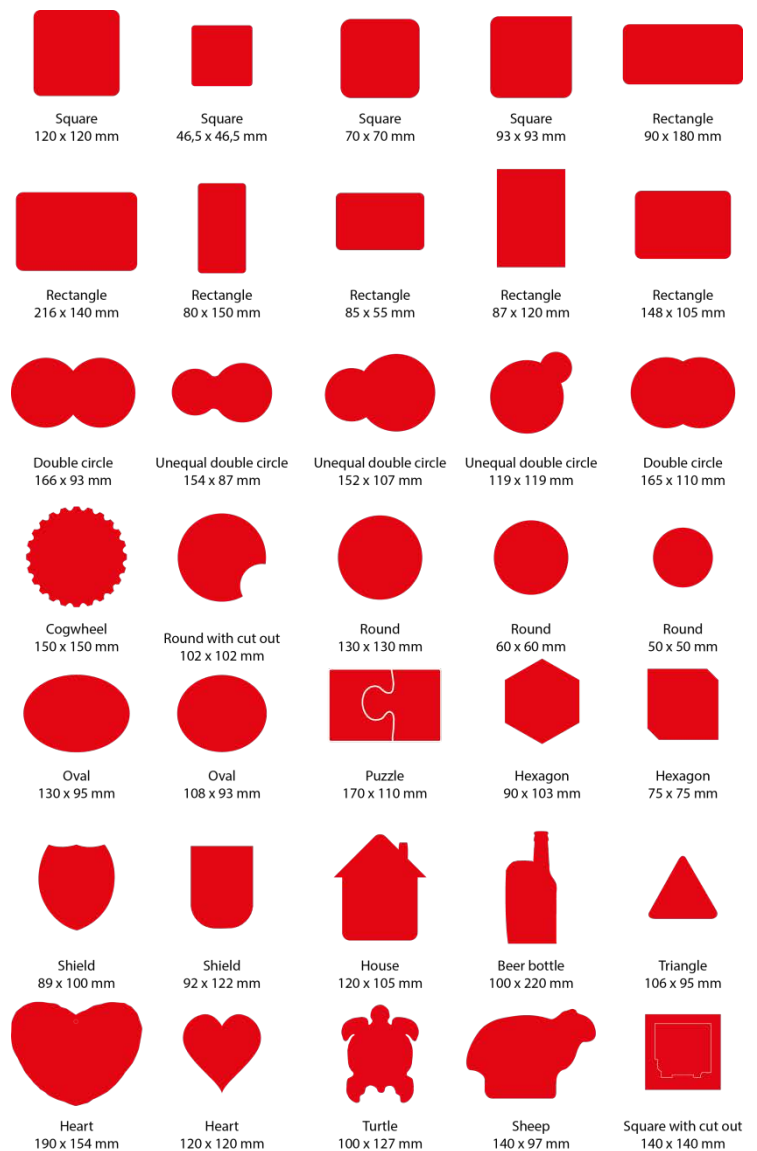

## Pricelist Custom Shape

Production time (max): 15 Business days + standard delivery 2 Business days with UPS  
RUSH DELIVERY OPTIONAL 2021 Beermats4u Limited

Quantity	Custom Shape Double sided imprint +VAT	Standard delivery in UK Mainland +VAT
500	190.00	8.90
1,000	245.00	8.90
2,500	349.00	13.50
5,000	495.00	20.00
10,000	745.00	24.00
15,000	999.00	30.00
20,000	1,235.00	39.00
25,000	1,470.00	47.00
30,000	1,685.00	50.00
35,000	1,815.00	55.00
40,000	1,975.00	65.00
45,000	2,080.00	68.00
50,000	2,350.00	68.00

- ✓ Heavy duty European Pulpboard (1.4mm)
  - ✓ Designservice for free
  - ✓ Photo Quality – Full Colour.
  - ✓ Checkout with PayPal® or bank transfer
  - ✓ Turnaround time (max.) 15 Business days
  - ✓ Lowest price guaranteed
  - ✓ Custom Die cut approx. 280+VAT
  - ✓ A Die cut we have on stock- No charges.
- All prices are in GBP